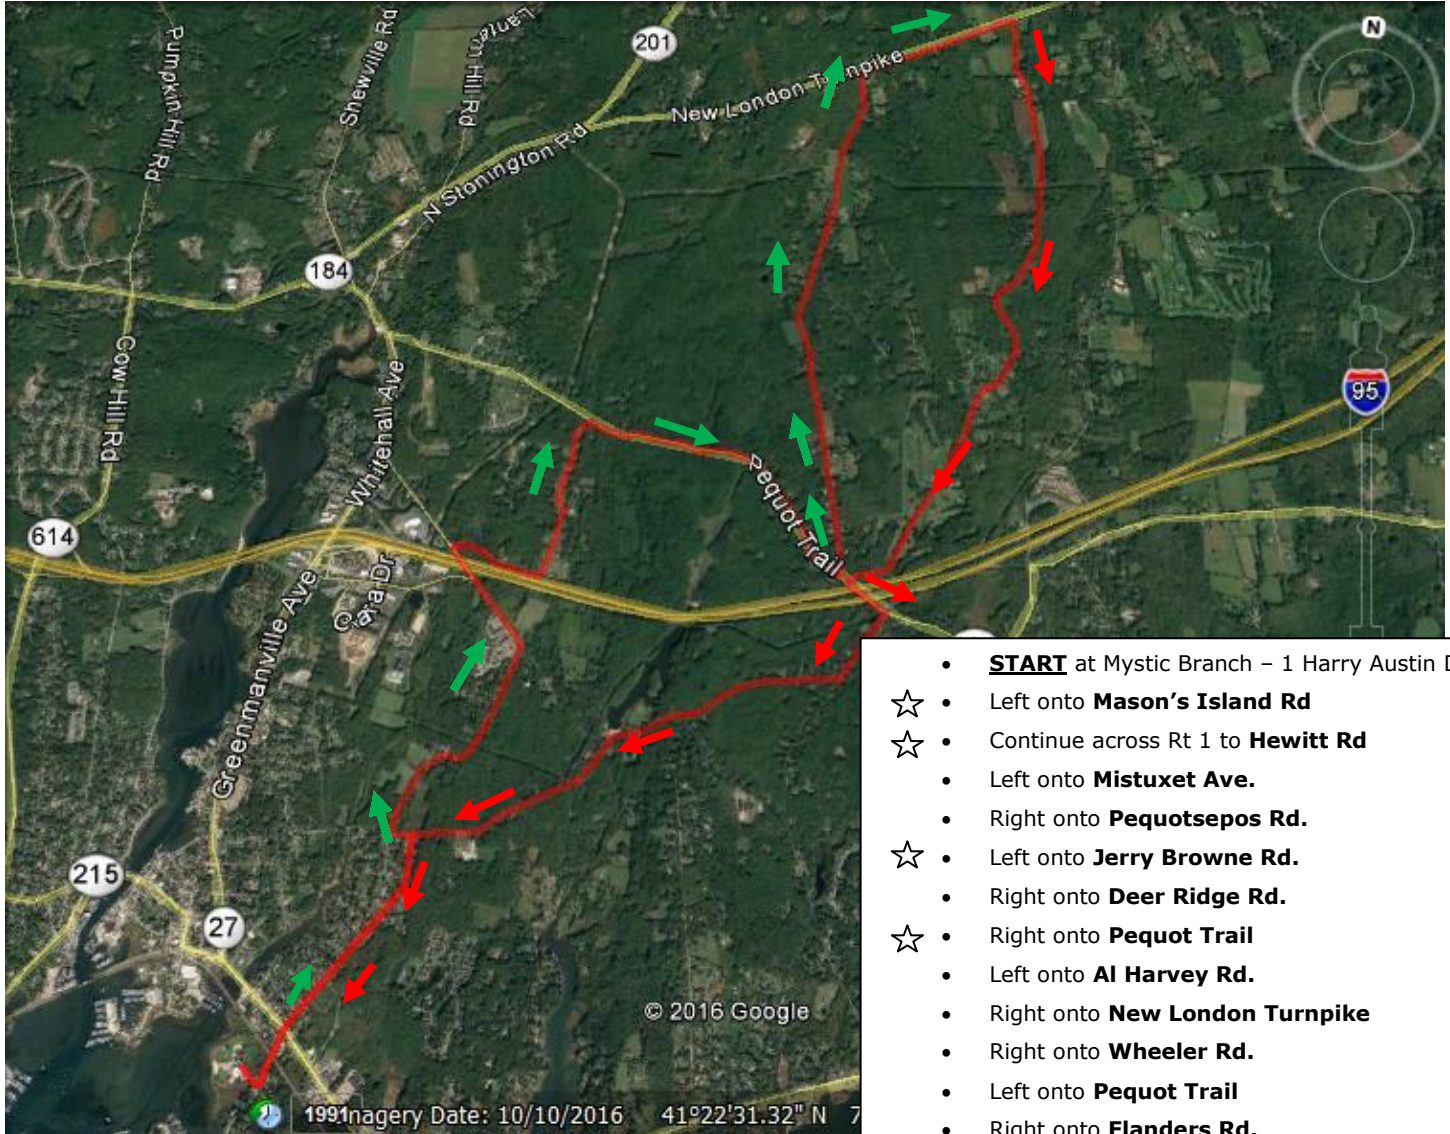

Ocean Community YMCA 32nd Mystic River Valley Triathlon Proposed Bike Route

	OUTBOUND
	INBOUND
	Police Presence

- **START** at Mystic Branch – 1 Harry Austin Dr
- ☆ • Left onto **Mason's Island Rd**
- ☆ • Continue across Rt 1 to **Hewitt Rd**
- Left onto **Mistuxet Ave.**
- Right onto **Pequotsepos Rd.**
- ☆ • Left onto **Jerry Browne Rd.**
- Right onto **Deer Ridge Rd.**
- ☆ • Right onto **Pequot Trail**
- Left onto **Al Harvey Rd.**
- Right onto **New London Turnpike**
- Right onto **Wheeler Rd.**
- Left onto **Pequot Trail**
- Right onto **Flanders Rd.**
- Right onto **Pellegrino Rd.**
- Stay Right to continue on **Pellegrino Rd.**
- Continue onto **Mistuxet Ave.**
- ☆ • Stay left to continue on **Mistuxet Ave.**
- Stay Right to continue on **Mistuxet Ave.**
- Left onto **Hewitt Rd.**
- Continue across Rt. 1 to **Mason's Island Rd.**
- Right onto **Harry Austin Drive**
- **FINISH** at Mystic Branch – 1 Harry Austin Dr