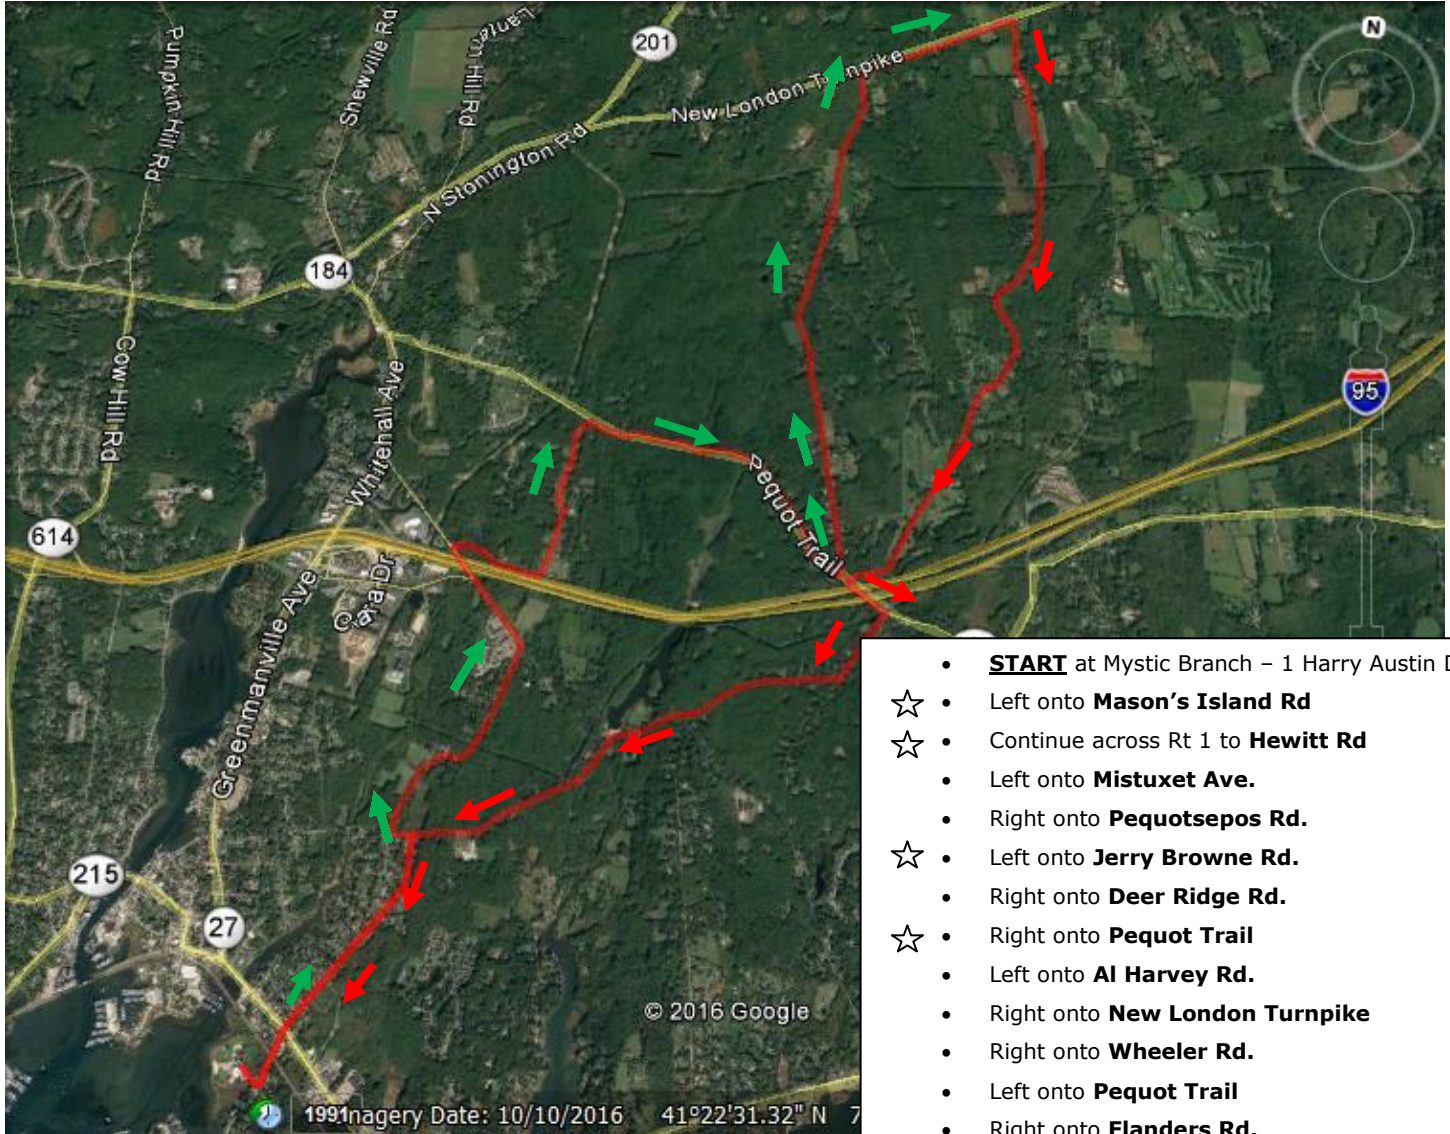

Ocean Community YMCA 33rd Mystic River Valley Triathlon Proposed Bike Route

	OUTBOUND
	INBOUND
	Police Presence

- **START** at Mystic Branch – 1 Harry Austin Dr
- ☆ • Left onto **Mason's Island Rd**
- ☆ • Continue across Rt 1 to **Hewitt Rd**
- Left onto **Mistuxet Ave.**
- Right onto **Pequotsepos Rd.**
- ☆ • Left onto **Jerry Browne Rd.**
- Right onto **Deer Ridge Rd.**
- ☆ • Right onto **Pequot Trail**
- Left onto **Al Harvey Rd.**
- Right onto **New London Turnpike**
- Right onto **Wheeler Rd.**
- Left onto **Pequot Trail**
- Right onto **Flanders Rd.**
- Right onto **Pellegrino Rd.**
- Stay Right to continue on **Pellegrino Rd.**
- Continue onto **Mistuxet Ave.**
- ☆ • Stay left to continue on **Mistuxet Ave.**
- Stay Right to continue on **Mistuxet Ave.**
- Left onto **Hewitt Rd.**
- Continue across Rt. 1 to **Mason's Island Rd.**
- Right onto **Harry Austin Drive**
- **FINISH** at Mystic Branch – 1 Harry Austin Dr