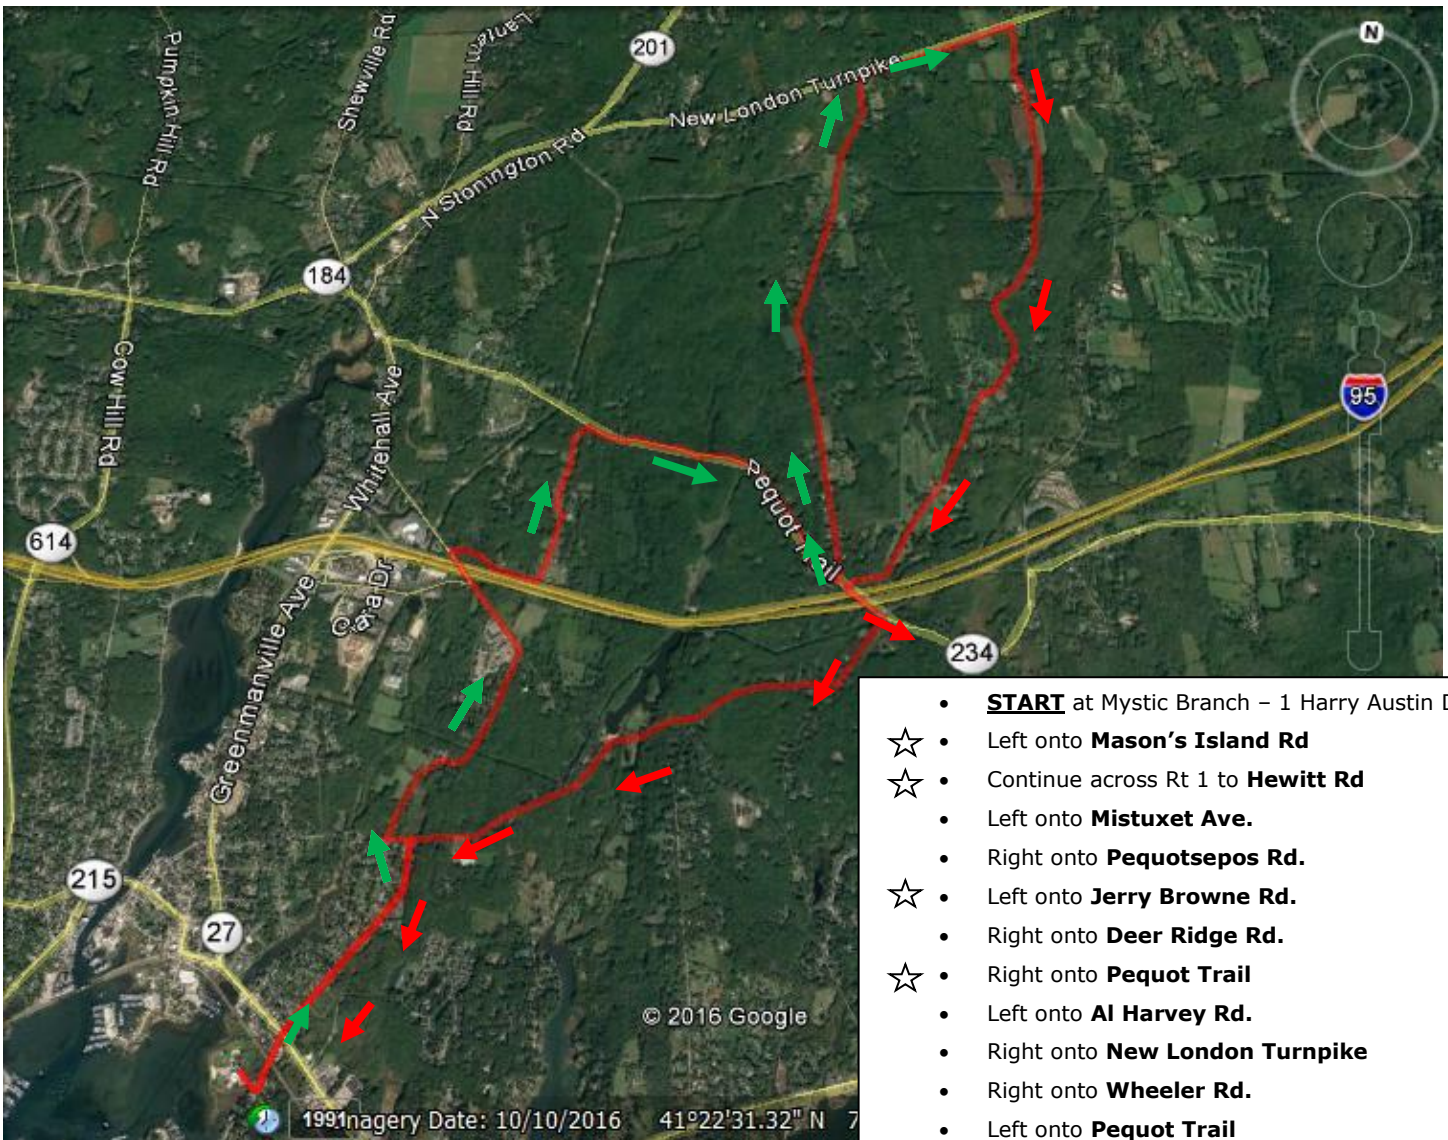

Ocean Community YMCA 34th Mystic River Valley Triathlon Bike Route

- **START** at Mystic Branch – 1 Harry Austin Dr
- ☆ • Left onto **Mason's Island Rd**
- ☆ • Continue across Rt 1 to **Hewitt Rd**
- Left onto **Mistuxet Ave.**
- Right onto **Pequotsepos Rd.**
- ☆ • Left onto **Jerry Browne Rd.**
- Right onto **Deer Ridge Rd.**
- ☆ • Right onto **Pequot Trail**
- Left onto **Al Harvey Rd.**
- Right onto **New London Turnpike**
- Right onto **Wheeler Rd.**
- Left onto **Pequot Trail**
- Right onto **Flanders Rd.**
- Right onto **Pellegrino Rd.**
- Stay Right to continue on **Pellegrino Rd.**
- Continue onto **Mistuxet Ave.**
- ☆ • Stay left to continue on **Mistuxet Ave.**
- Stay Right to continue on **Mistuxet Ave.**
- Left onto **Hewitt Rd.**
- Continue across Rt. 1 to **Mason's Island Rd.**
- Right onto **Harry Austin Drive**
- **FINISH** at Mystic Branch – 1 Harry Austin Dr