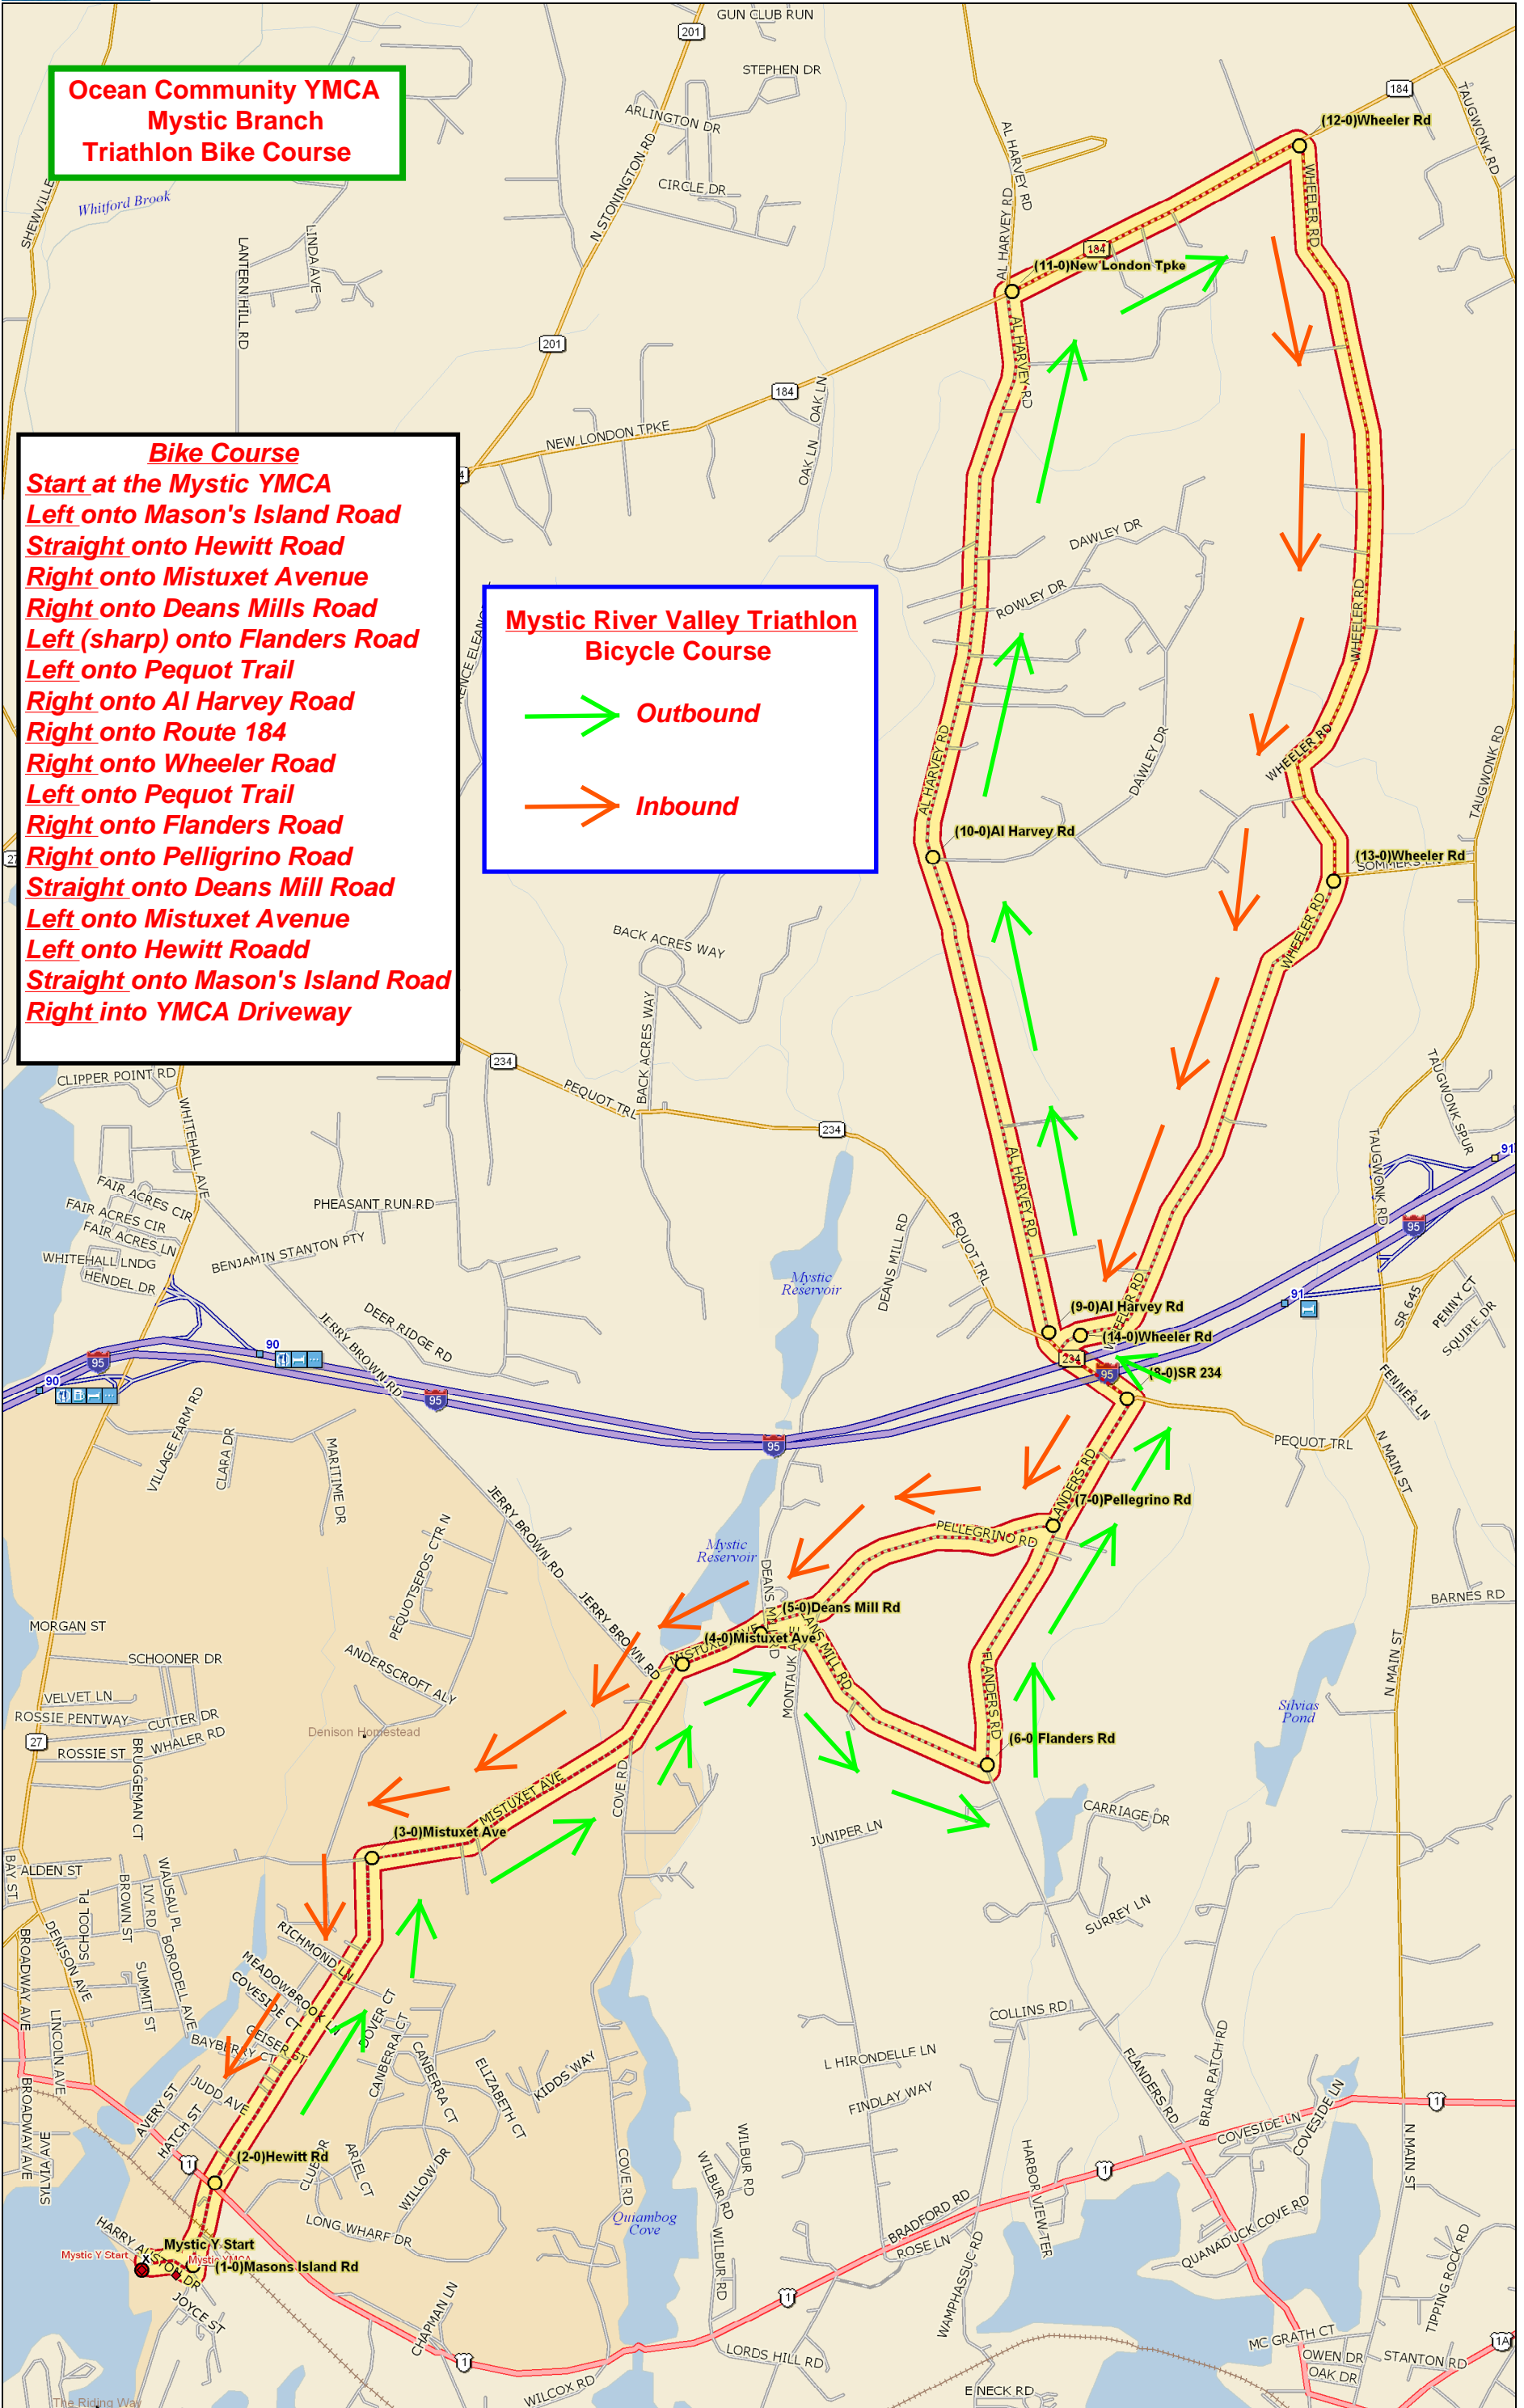

**Ocean Community YMCA
Mystic Branch
Triathlon Bike Course**

Bike Course
Start at the Mystic YMCA
Left onto Mason's Island Road
Straight onto Hewitt Road
Right onto Mistuxet Avenue
Right onto Deans Mills Road
Left (sharp) onto Flanders Road
Left onto Pequot Trail
Right onto Al Harvey Road
Right onto Route 184
Right onto Wheeler Road
Left onto Pequot Trail
Right onto Flanders Road
Right onto Pelligrino Road
Straight onto Deans Mill Road
Left onto Mistuxet Avenue
Left onto Hewitt Road
Straight onto Mason's Island Road
Right into YMCA Driveway

**Mystic River Valley Triathlon
Bicycle Course**

➔ **Outbound**

➔ **Inbound**

Data use subject to license.

© DeLorme. DeLorme Street Atlas USA® 2009.

www.delorme.com